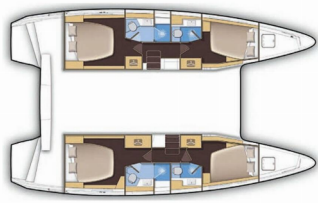

Conviva Maris D.O.O. • Paraćeva 8 • 21000 Split • Croatia

Phone: +385 91 300 2377

E-mail: info@croatia-holidays-charter.com

Web: www.croatia-holidays-charter.com