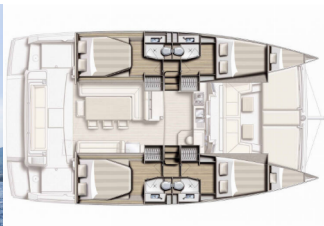

BALI 4.1

Anemoskala (2018)

Conviva Maris D.O.O. • Paraćeva 8 • 21000 Split • Croatia

Phone: +385 91 300 2377

E-mail: info@croatia-holidays-charter.com

Web: www.croatia-holidays-charter.com

Yacht Base	Corfu, Gouvia Marina, Greece
Yacht ID	917
Yacht Brands	Catana
Yacht Name	Anemoskala
Production Year	2018
Length	12.35 M
Cabins	4 + 2
Berths	8 + 2
Max Persons	12
WC	4 + 2

DECK: Bimini top, Black ball, Dinghy with outboard engine, Gangway, Sprayhood, Swimming ladder

ENTERTAINMENT: Radio CD mp3 player, Radio CD mp3 player + USB, Radio CD mp3 player + USB, Bluetooth, Radio CD/MP3 player, AUX input, Radio CD/mp3 player, USB, AUX input