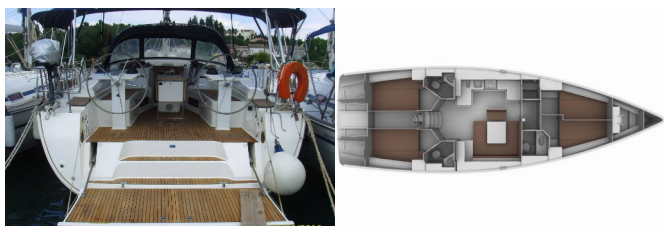

BAVARIA CRUISER 45

Patroklos (2013)

Conviva Maris D.O.O. • Paraćeva 8 • 21000 Split • Croatia

Phone: +385 91 300 2377

E-mail: info@croatia-holidays-charter.com

Web: www.croatia-holidays-charter.com

Yacht Base	Lefkas Main Port, Greece
Yacht ID	905
Yacht Brands	Bavaria
Yacht Name	Patroklos
Production Year	2013
Length	14.27 M
Cabins	4
Berths	8 + 1
WC	3

COMFORT: Bedlinen and towels

DECK: Bathing platform, Bimini top, Cockpit table, Cockpit/stern, outside shower, Dinghy, Electric anchor windlass, Fenders, Mooring ropes, Outboard engine, Sprayhood, Swimming ladder, Winch handles