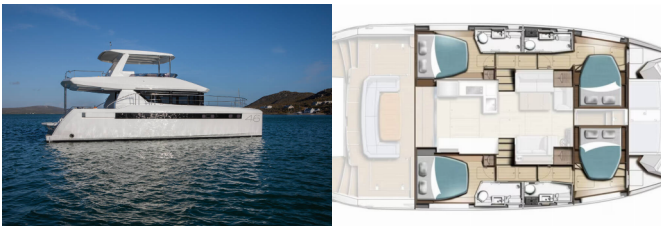

<b>Yacht Base</b>	Fethiye, Yacht Club Mai, Turkey
<b>Yacht ID</b>	8908
<b>Yacht Brands</b>	Leopard
<b>Yacht Name</b>	Sora
<b>Production Year</b>	2026
<b>Length</b>	14.13 M
<b>Cabins</b>	4
<b>Berths</b>	8
<b>WC</b>	4

**DECK:** Electric anchor windlass, Hard Top Bimini, Pulpit seat, Swimming ladder

**ENTERTAINMENT:** Indoor speakers, Outdoor speakers, Underwater lights, Wet bar

**GALLEY:** Microwave, Refrigerator, Sink, Water filter

**INTERIOR:** Electric toilet, LED lights, Salon table

**NAVIGATION:** Bow thruster, Docking camera, Helm station

**SAFETY:** Guard rail

**YACHT ELECTRICS:** Air Conditioning, Generator, Solar panels, Watermaker – desalinator