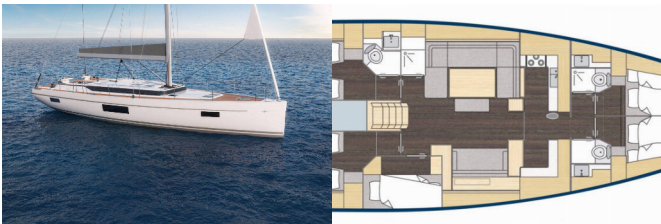

BAVARIA C57 HOLIDAY

Blue Beyond (2018)

Conviva Maris D.O.O. • Paraćeva 8 • 21000 Split • Croatia

Phone: +385 91 300 2377

E-mail: info@croatia-holidays-charter.com

Web: www.croatia-holidays-charter.com

Yacht Base	Marina Kastela, Croatia
Yacht ID	8647
Yacht Brands	Bavaria
Yacht Name	Blue Beyond
Production Year	2018
Length	16.73 M
Cabins	5 + 1
Berths	10 + 1 + 1
WC	3 + 1

COMFORT: Pillows, Towels

DECK: Bathing platform, Bimini top, Cockpit/stern, outside shower, Dinghy

ENTERTAINMENT: Audio pack, Indoor speakers, Outdoor speakers

GALLEY: Kitchen utensils (Galley equipment, cutlery), Microwave, Oven, Refrigerator, Sink, Stove