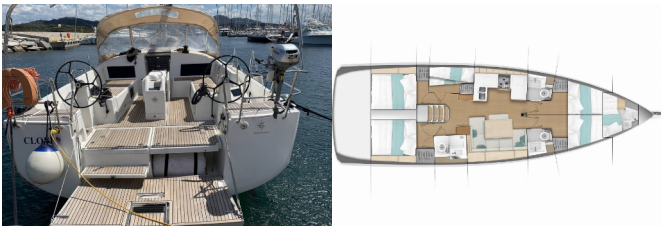

<b>Yacht Base</b>	Portisco, Italy
<b>Yacht ID</b>	8618
<b>Yacht Brands</b>	Jeanneau
<b>Yacht Name</b>	Cloe I
<b>Production Year</b>	2019
<b>Length</b>	14.42 M
<b>Cabins</b>	6
<b>Berths</b>	12
<b>WC</b>	4

**COMFORT:** Cockpit cushions

**DECK:** Bathing platform, Bimini top, Dinghy, Electric anchor windlass, Gangway, Sink in cockpit, Sprayhood, Winch handles

**ENTERTAINMENT:** Fusion radio, Indoor speakers, Outdoor speakers

**SAILS:** Winch

**YACHT ELECTRICS:** Batteries, Battery charger, USB sockets