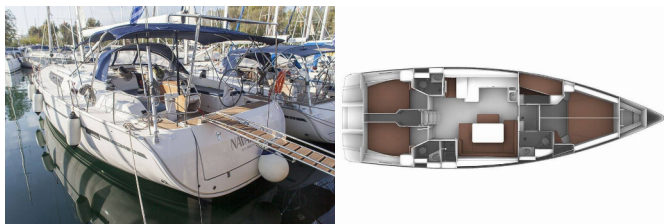

BAVARIA CRUISER 51

Navarino (2016)

Conviva Maris D.O.O. • Paraćeva 8 • 21000 Split • Croatia

Phone: +385 91 300 2377

E-mail: info@croatia-holidays-charter.com

Web: www.croatia-holidays-charter.com

Yacht Base	Kos, Kos Marina, Greece
Yacht ID	860
Yacht Brands	Bavaria
Yacht Name	Navarino
Production Year	2016
Length	15.59 M
Cabins	5
Berths	10 + 2
Max Persons	12
WC	3

ADDITIONAL: Flag

COMFORT: Blankets, Pillows

DECK: Anchor with chain, Bathing platform, Bimini top, Boat hook, Bosun's chair (Safe seat) (boatswain's chair), Cockpit/stern, outside shower, Dinghy, Electric anchor windlass, Floating rope, Gangway, Gasoline, Main anchor, Main Deck Compass, Mooring ropes, Repair box for dinghy, Reserve motor oil, Spare anchor (Reserve, Auxiliary anchor), Sprayhood