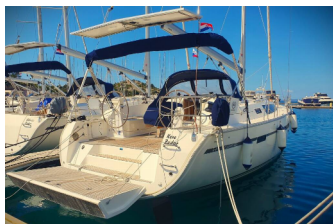

BAVARIA CRUISER 46

Kore (2018)

Conviva Maris D.O.O. • Paraćeva 8 • 21000 Split • Croatia

Phone: +385 91 300 2377

E-mail: info@croatia-holidays-charter.com

Web: www.croatia-holidays-charter.com

Yacht Base	Marina Drage, Croatia
Yacht ID	8569
Yacht Brands	Bavaria
Yacht Name	Kore
Production Year	2018
Length	14.27 M
Cabins	4
Berths	8 + 1
Max Persons	9
WC	3

COMFORT: Bed linen

DECK: Anchor line, Anchor swivel, Bathing platform, Bimini top, Boat hook, Bosun's chair (Safe seat) (boatswain's chair), Canister for water, Cockpit table, Cockpit table with light, Cockpit/stern, outside shower, Dinghy, Dinghy (byboat) pump, Electric anchor windlass, Fenders, Gangway, Impeller, V-belt, oilfilter, Jerry cans for fuel, Main anchor, Mooring ropes, Plastic bucket, Round/globular fender, Spare anchor (Reserve, Auxiliary anchor), Spotlight / Headlights, Sprayhood, Spring line, Teak cockpit, Water hose