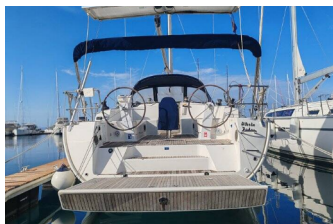

BAVARIA CRUISER 46

Albedo (2018)

Conviva Maris D.O.O. • Paraćeva 8 • 21000 Split • Croatia

Phone: +385 91 300 2377

E-mail: info@croatia-holidays-charter.com

Web: www.croatia-holidays-charter.com

Yacht Base	Marina Drage, Croatia
Yacht ID	8560
Yacht Brands	Bavaria
Yacht Name	Albedo
Production Year	2018
Length	14.27 M
Cabins	4
Berths	8 + 1
Max Persons	9
WC	3

COMFORT: Bed linen

DECK: Anchor line, Anchor swivel, Bathing platform, Bimini top, Boat hook, Bosun's chair (Safe seat) (boatswain's chair), Canister for water, Cockpit table, Cockpit table with light, Cockpit/stern, outside shower, Dinghy, Dinghy (byboat) pump, Electric anchor windlass, Fenders, Gangway, Impeller, V-belt, oilfilter, Jerry cans for fuel, Main anchor, Mooring ropes, Plastic bucket, Round/globular fender, Spare anchor (Reserve, Auxiliary anchor), Spotlight / Headlights, Sprayhood, Spring line, Teak cockpit, Water hose