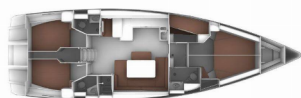

BAVARIA CRUISER 51

Zoilo (2017)

Conviva Maris D.O.O. • Paraćeva 8 • 21000 Split • Croatia

Phone: +385 91 300 2377

E-mail: info@croatia-holidays-charter.com

Web: www.croatia-holidays-charter.com

Yacht Base	Sukosan, D-Marin Dalmacija Marina, Croatia
Yacht ID	8538
Yacht Brands	Bavaria
Yacht Name	Zoilo
Production Year	2017
Length	15.59 M
Cabins	5
Berths	10 + 1
Max Persons	11
WC	3