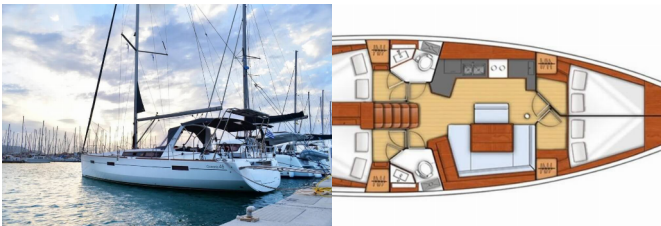

OCEANIS 45

Melinda (2012)

Conviva Maris D.O.O. • Paraćeva 8 • 21000 Split • Croatia

Phone: +385 91 300 2377

E-mail: info@croatia-holidays-charter.com

Web: www.croatia-holidays-charter.com

Yacht Base	Lefkas Main Port, Greece
Yacht ID	8279
Yacht Brands	Beneteau
Yacht Name	Melinda
Production Year	2012
Length	13.85 M
Cabins	4
Berths	8 + 2
WC	2

COMFORT: Bedlinen and towels, Blankets, Cockpit cushions, Pillows

DECK: Bathing platform, Bimini top, Cockpit table, Dinghy, Electric anchor windlass, Fenders, Mooring ropes, Outboard engine, Sprayhood, Swimming ladder, Winch handles