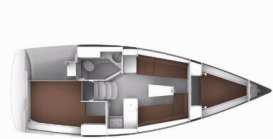

Conviva Maris D.O.O. • Paraćeva 8 • 21000 Split • Croatia

Phone: +385 91 300 2377

E-mail: info@croatia-holidays-charter.com

Web: www.croatia-holidays-charter.com