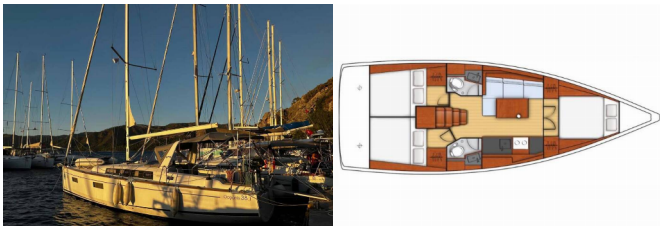

OCEANIS 38.1

Ida (2019)

Conviva Maris D.O.O. • Paraćeva 8 • 21000 Split • Croatia

Phone: +385 91 300 2377

E-mail: info@croatia-holidays-charter.com

Web: www.croatia-holidays-charter.com

| | |
|------------------------|---------------|
| Yacht Base | Göcek, Turkey |
| Yacht ID | 8241 |
| Yacht Brands | Beneteau |
| Yacht Name | Ida |
| Production Year | 2019 |
| Length | 11.50 M |
| Cabins | 3 |
| Berths | 6 |
| Max Persons | 6 |
| WC | 2 |

COMFORT: Cockpit cushions

DECK: Anchor claw, Bimini top, Cockpit table, Cockpit/stern, outside shower, Dinghy, Electric anchor windlass, Fenders, Gangway, Jerry cans for fuel, Main anchor, Mooring ropes, Sprayhood, Teak cockpit, Water hose

ENTERTAINMENT: Outdoor speakers, Radio

GALLEY: Hot water, Refrigerator

INTERIOR: Barometer

NAVIGATION: 3 blade fixed propeller, AIS, Autopilot, Binoculars, GPS chart plotter – cockpit, Hand bearing compass, Logge/Lot/Speed/Wind, Navigation (Nautical) charts and nautical guide, Radar reflector, Windex