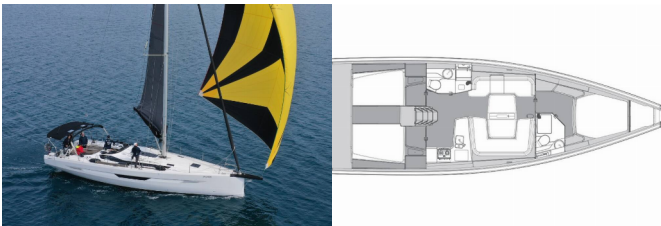

ELAN E6

Sailing Grace (2025)

Conviva Maris D.O.O. • Paraćeva 8 • 21000 Split • Croatia

Phone: +385 91 300 2377

E-mail: info@croatia-holidays-charter.com

Web: www.croatia-holidays-charter.com

Yacht Base	Marina Kornati, Biograd, Croatia
Yacht ID	8227
Yacht Brands	Elan Marine
Yacht Name	Sailing Grace
Production Year	2025
Length	15.30 M
Cabins	3
Berths	6 + 2
WC	2

COMFORT: Cockpit cushions

DECK: Anchor with chain, Bathing platform, Bimini top, Cockpit table, Cockpit/stern, outside shower, Deck lights, Electric anchor windlass, Fenders, Mooring ropes, Round/globular fender, Sprayhood, Spring line, Winch handles