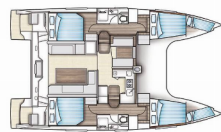

Conviva Maris D.O.O. • Paraćeva 8 • 21000 Split • Croatia

Phone: +385 91 300 2377

E-mail: info@croatia-holidays-charter.com

Web: www.croatia-holidays-charter.com