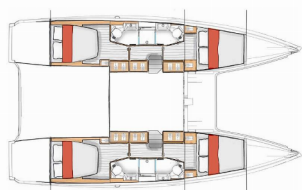

Conviva Maris D.O.O. • Paraćeva 8 • 21000 Split • Croatia

Phone: +385 91 300 2377

E-mail: info@croatia-holidays-charter.com

Web: www.croatia-holidays-charter.com