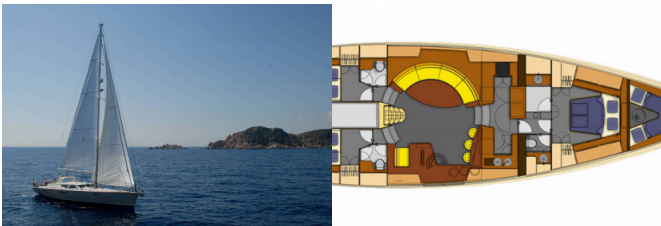

<b>Yacht Base</b>	Marina Kastela, Croatia
<b>Yacht ID</b>	8098
<b>Yacht Brands</b>	Garcia Yachts
<b>Yacht Name</b>	Makay
<b>Production Year</b>	2007
<b>Length</b>	22.65 M
<b>Cabins</b>	4
<b>Berths</b>	8
<b>WC</b>	3

**ADDITIONAL:** Grey Water Tank

**DECK:** Anchor Delta, Bathing platform, Cockpit/stern, outside shower, Electric anchor windlass, Fenders, Gangway, Main anchor, Pulpit seat, Teak cockpit

**ENTERTAINMENT:** Bose Sound System, Diving compressor, Fusion radio, Indoor speakers, Outdoor speakers