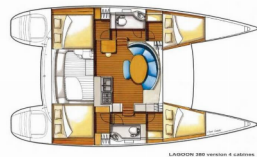

**COMFORT:** Cockpit cushions

**DECK:** Bimini top, Cockpit table, Cockpit/stern, outside shower, Davit, Dinghy, Electric anchor windlass, Swimming ladder

**ENTERTAINMENT:** Outdoor speakers, Radio

**GALLEY:** Oven, Refrigerator, Stove

**INTERIOR:** Convertible table

**NAVIGATION:** Autopilot, Depthsounder, GPS chart plotter, Speedometer (Speed log), Wind instrument/Anemometer

**SAFETY:** VHF radio

**SAILS:** Lazy bag, Lazy jacks, Self tailing (manual) winch