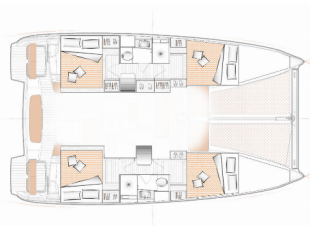

Conviva Maris D.O.O. • Paraćeva 8 • 21000 Split • Croatia

Phone: +385 91 300 2377

E-mail: info@croatia-holidays-charter.com

Web: www.croatia-holidays-charter.com