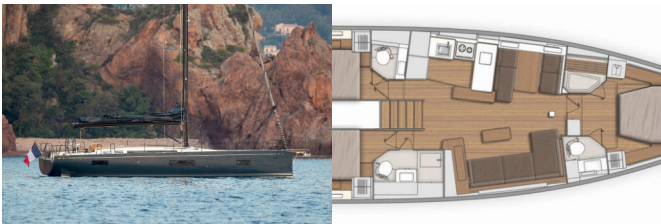

FIRST 53

Zenith (2020)

Conviva Maris D.O.O. • Paraćeva 8 • 21000 Split • Croatia

Phone: +385 91 300 2377

E-mail: info@croatia-holidays-charter.com

Web: www.croatia-holidays-charter.com

Yacht Base	Marina Kastela, Croatia
Yacht ID	8065
Yacht Brands	Beneteau
Yacht Name	Zenith
Production Year	2020
Length	17.16 M
Cabins	3 + 1
Berths	6 + 1
WC	3 + 1

COMFORT: Bed linen, Towels

DECK: Bathing platform, Bimini top, Davit, Dinghy garage, Gangway, Outboard engine, Sprayhood, Swimming ladder, Teak cockpit, Teak deck, Tender

ENTERTAINMENT: Electric scooter, Fusion radio, Indoor speakers, Outdoor speakers, Radio, USB, Bluetooth, Stand up paddle (SUP), TV, Underwater lights, Wi-Fi Internet