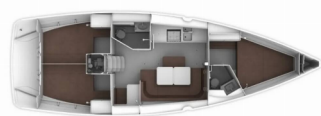

Conviva Maris D.O.O. • Paraćeva 8 • 21000 Split • Croatia

Phone: +385 91 300 2377

E-mail: info@croatia-holidays-charter.com

Web: www.croatia-holidays-charter.com