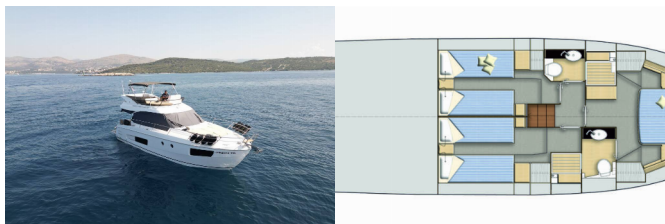

BAVARIA VIRTESS 420

Lana (2025)

Conviva Maris D.O.O. • Paraćeva 8 • 21000 Split • Croatia

Phone: +385 91 300 2377

E-mail: info@croatia-holidays-charter.com

Web: www.croatia-holidays-charter.com

Yacht Base	Trogir, Marina Trogir (ex.SCT), Croatia
Yacht ID	8057
Yacht Brands	Bavaria
Yacht Name	Lana
Production Year	2025
Length	13.93 M
Cabins	3
Berths	6
WC	2

ADDITIONAL: Flag

COMFORT: Bedlinen and towels

DECK: Anchor chain counter, Bathing platform, Bimini top, Cockpit/stern, outside shower, Dinghy, Fenders, Grill/Barbecue/Plancha, Hydraulic gangway, Swimming ladder, Teak deck