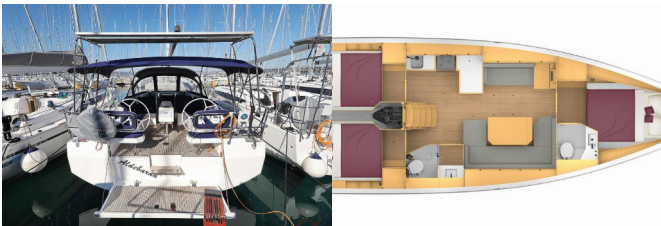

BAVARIA C42

First Light (2020)

Conviva Maris D.O.O. • Paraćeva 8 • 21000 Split • Croatia

Phone: +385 91 300 2377

E-mail: info@croatia-holidays-charter.com

Web: www.croatia-holidays-charter.com

Yacht Base	Marina Kornati, Biograd, Croatia
Yacht ID	8043
Yacht Brands	Bavaria
Yacht Name	First Light
Production Year	2020
Length	12.40 M
Cabins	3
Berths	6 + 1
Max Persons	7
WC	2

COMFORT: Cockpit cushions, Sundeck cushions

DECK: Anchor line, Anchor swivel, Bimini top, Black ball, Black conus, Boat hook, Bosun's chair (Safe seat) (boatswain's chair), Canister for water, Cockpit table, Cockpit/stern, outside shower, Dinghy, Dinghy (byboat) pump, Electric anchor windlass, Fenders, Gangway, Hawser, Impeller, V-belt, oilfilter, Jerry cans for diesel, Main anchor, Mooring ropes, Plastic bucket, Repair box for dinghy, Round/globular fender, Spare anchor (Reserve, Auxiliary anchor), Spotlight / Headlights, Sprayhood, Spring line, Teak cockpit, Teak deck, Water hose