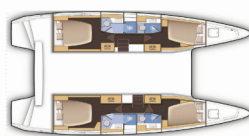

LAGOON 42

Easy Course (2018)

Conviva Maris D.O.O. • Paraćeva 8 • 21000 Split • Croatia

Phone: +385 91 300 2377

E-mail: info@croatia-holidays-charter.com

Web: www.croatia-holidays-charter.com

| | |
|------------------------|---|
| Yacht Base | Trogir, Marina Trogir (ex.SCT), Croatia |
| Yacht ID | 800 |
| Yacht Brands | Lagoon |
| Yacht Name | Easy Course |
| Production Year | 2018 |
| Length | 12.80 M |
| Cabins | 4 + 2 |
| Berths | 8 + 2 + 2 |
| WC | 4 |

COMFORT: Bed linen, Pillows

DECK: Anchor Delta, Anchor Jambo, Bilge pump - Mechanic, Boat hook, Cockpit table, Cockpit/stern, outside shower, Dinghy, Electric anchor windlass, Fenders, Gangway, Hard Top Bimini, Ice box in cockpit, Mooring ropes, Sun deck, Water hose, Winch handles