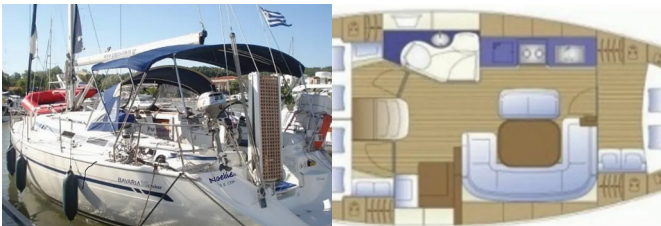

BAVARIA 38

Noelle (2005)

Conviva Maris D.O.O. • Paraćeva 8 • 21000 Split • Croatia

Phone: +385 91 300 2377

E-mail: info@croatia-holidays-charter.com

Web: www.croatia-holidays-charter.com

DECK: Bimini top, Sprayhood

ENTERTAINMENT: Outdoor speakers, USB

GALLEY: Refrigerator

INTERIOR: Electric fans, Electric toilet

NAVIGATION: Autopilot, Bow thruster, GPS chart plotter

YACHT ELECTRICS: Heating, Inverter, Solar panels

Yacht Base	Port Of Avdira, Greece
Yacht ID	7959
Yacht Brands	Bavaria
Yacht Name	Noelle
Production Year	2005
Length	11.91 M
Cabins	3
Berths	6
Max Persons	8
WC	1