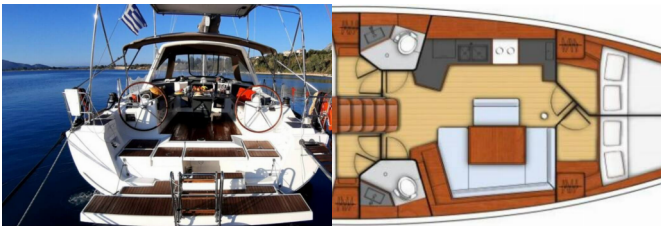

<b>Yacht Base</b>	Palairos, Greece
<b>Yacht ID</b>	7946
<b>Yacht Brands</b>	Beneteau
<b>Yacht Name</b>	Zeppelin
<b>Production Year</b>	2012
<b>Length</b>	13.85 M
<b>Cabins</b>	4
<b>Berths</b>	8 + 2
<b>Max Persons</b>	10
<b>WC</b>	2

**COMFORT:** Cockpit cushions

**DECK:** Bimini top, Cockpit table, Electric anchor windlass, Sprayhood, Stern platform

**ENTERTAINMENT:** CD player, Outdoor speakers

**GALLEY:** Hot water, Refrigerator

**INTERIOR:** Convertible table in salon