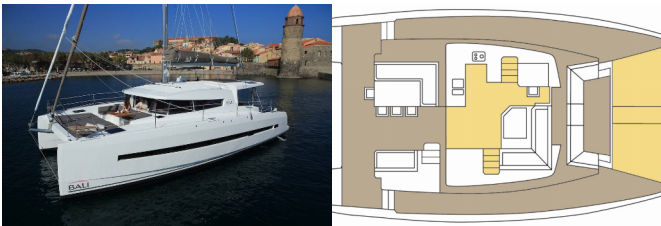

<b>Yacht Base</b>	Marina Punat, Krk, Croatia
<b>Yacht ID</b>	7842
<b>Yacht Brands</b>	Catana
<b>Yacht Name</b>	Grande Amore
<b>Production Year</b>	2018
<b>Length</b>	13.60 M
<b>Cabins</b>	4 + 2
<b>Berths</b>	8 + 1 + 2
<b>WC</b>	4

**COMFORT:** Bed linen, Sun mattresses

**DECK:** Bimini top, Cockpit table, Cockpit/stern, outside shower, Dinghy, Forward cockpit, Grill/Barbecue/Plancha

**ENTERTAINMENT:** Outdoor speakers, Radio, TV, Wi-Fi Internet