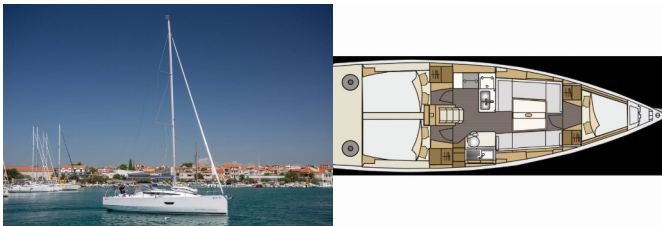

ELAN E4

Alisa (2019)

Conviva Maris D.O.O. • Paraćeva 8 • 21000 Split • Croatia

Phone: +385 91 300 2377

E-mail: info@croatia-holidays-charter.com

Web: www.croatia-holidays-charter.com

Yacht Base	Marina Betina, Murter, Croatia
Yacht ID	7808
Yacht Brands	Elan Marine
Yacht Name	Alisa
Production Year	2019
Length	10.60 M
Cabins	3
Berths	6 + 2
Max Persons	8
WC	1

COMFORT: Cockpit cushions

DECK: Bathing platform, Bimini top, Cockpit/stern, outside shower, Electric anchor windlass, Removable cockpit table, Sprayhood, Teak cockpit

ENTERTAINMENT: Bluetooth player, LED TV, Outdoor speakers