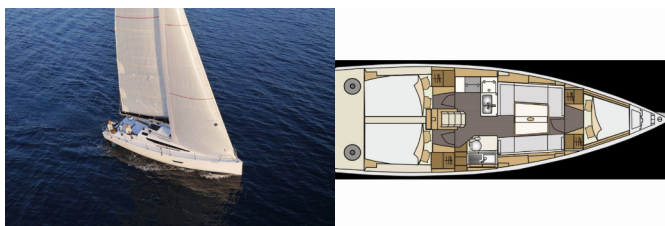

<b>Yacht Base</b>	Marina Betina, Murter, Croatia
<b>Yacht ID</b>	7801
<b>Yacht Brands</b>	Elan Marine
<b>Yacht Name</b>	Sky
<b>Production Year</b>	2019
<b>Length</b>	10.60 M
<b>Cabins</b>	3
<b>Berths</b>	6 + 2
<b>Max Persons</b>	8
<b>WC</b>	1

**COMFORT:** Cockpit cushions

**DECK:** Bathing platform, Bimini top, Cockpit/stern, outside shower, Electric anchor windlass, Removable cockpit table, Sprayhood, Teak cockpit

**ENTERTAINMENT:** Bluetooth player, LED TV, Outdoor speakers