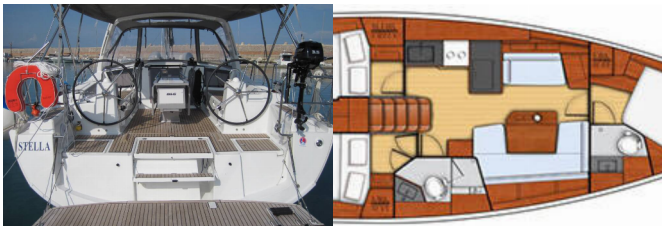

OCEANIS 41.1

Stella (2018)

Conviva Maris D.O.O. • Paraćeva 8 • 21000 Split • Croatia

Phone: +385 91 300 2377

E-mail: info@croatia-holidays-charter.com

Web: www.croatia-holidays-charter.com

Yacht Base	Capo D'orlando Marina, Italy
Yacht ID	7772
Yacht Brands	Beneteau
Yacht Name	Stella
Production Year	2018
Length	12.43 M
Cabins	3
Berths	6 + 2
WC	2

COMFORT: Cockpit cushions

DECK: Bilge pump - Mechanic, Bimini top, Boat hook, Bosun's chair (Safe seat) (boatswain's chair), Cockpit light, Cockpit table, Cockpit/stern, outside shower, Diesel filter, Dinghy, Electric anchor windlass, Fenders, Gangway, Impeller, Main Deck Compass, Oil filter, Spare anchor (Reserve, Auxiliary anchor), Sprayhood, Swimming ladder