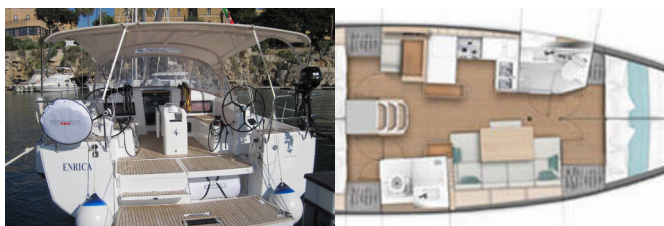

SUN ODYSSEY 440

Enrica (2019)

Conviva Maris D.O.O. • Paraćeva 8 • 21000 Split • Croatia

Phone: +385 91 300 2377

E-mail: info@croatia-holidays-charter.com

Web: www.croatia-holidays-charter.com

Yacht Base Capo D'orlando Marina, Italy

Yacht ID 7769

Yacht Brands Jeanneau

Yacht Name Enrica

Production Year 2019

Length 13.00 M

Cabins 4

Berths 8 + 2

WC 2

COMFORT: Cockpit cushions

DECK: Bilge pump - Mechanic, Bimini top, Boat hook, Bosun's chair (Safe seat) (boatswain's chair), Cockpit light, Cockpit table, Cockpit/stern, outside shower, Diesel filter, Dinghy, Electric anchor windlass, Fenders, Gangway, Impeller, Main Deck Compass, Oil filter, Sink in cockpit, Spare anchor (Reserve, Auxiliary anchor), Sprayhood, Swimming ladder

ENTERTAINMENT: Diving mask, Fins, Outdoor speakers, Radio mp3 player

GALLEY: Freezer, Gas cookers, Hot water, Kitchen utensils (Galley equipment, cutlery), Oven, Refrigerator, Salt water in kitchen

INTERIOR: Barometer, Bilge pump handle, Clock, Convertible table in salon, Electric fans in cabins, Electric toilet

NAVIGATION: Autopilot, Binoculars, Bow thruster, GPS chart plotter, Hand bearing compass, Log, Navigation/position Lights, Pilot book, Radar reflector, Tridata, Wind instrument/Anemometer

SAFETY: Automatic Inflatable Life Jacket, Black Water Tank, Distress flare box, Emergency tiller, Fire blanket, Fire extinguisher, First aid kit, Fog horn, Horseshoe lifebuoy, Life belts (Safety harness), Life buoy + Flashing light, Life jacket (children), Lifelines, Liferaft, Set of tools, Torch, VHF radio

YACHT ELECTRICS: 12V Socket, 220V socket, Battery charger, Bilge pump - Electric, Shore power cable