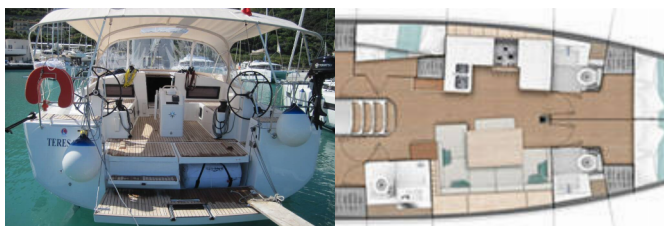

SUN ODYSSEY 490

Teresa (2019)

Conviva Maris D.O.O. • Paraćeva 8 • 21000 Split • Croatia

Phone: +385 91 300 2377

E-mail: info@croatia-holidays-charter.com

Web: www.croatia-holidays-charter.com

Yacht Base	Capo D'orlando Marina, Italy
Yacht ID	7768
Yacht Brands	Jeanneau
Yacht Name	Teresa
Production Year	2019
Length	14.42 M
Cabins	5 + 1
Berths	10 + 2
Max Persons	12
WC	3 + 1

COMFORT: Cockpit cushions

DECK: Bilge pump - Mechanic, Bimini top, Boat hook, Bosun's chair (Safe seat) (boatswain's chair), Cockpit light, Cockpit table, Cockpit/stern, outside shower, Diesel filter, Dinghy, Electric anchor windlass, Fenders, Gangway, Impeller, Main Deck Compass, Oil filter, Sink in cockpit, Spare anchor (Reserve, Auxiliary anchor), Sprayhood, Swimming ladder