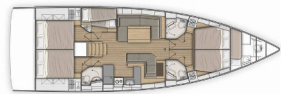

Conviva Maris D.O.O. • Paraćeva 8 • 21000 Split • Croatia

Phone: +385 91 300 2377

E-mail: info@croatia-holidays-charter.com

Web: www.croatia-holidays-charter.com