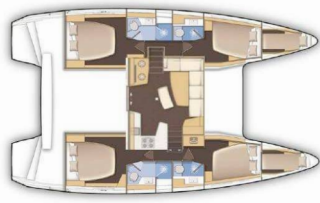

Conviva Maris D.O.O. • Paraćeva 8 • 21000 Split • Croatia

Phone: +385 91 300 2377

E-mail: info@croatia-holidays-charter.com

Web: www.croatia-holidays-charter.com