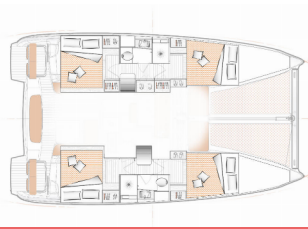

Conviva Maris D.O.O. • Paraćeva 8 • 21000 Split • Croatia

Phone: +385 91 300 2377

E-mail: info@croatia-holidays-charter.com

Web: www.croatia-holidays-charter.com