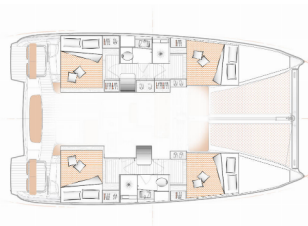

Conviva Maris D.O.O. • Paraćeva 8 • 21000 Split • Croatia

Phone: +385 91 300 2377

E-mail: info@croatia-holidays-charter.com

Web: www.croatia-holidays-charter.com