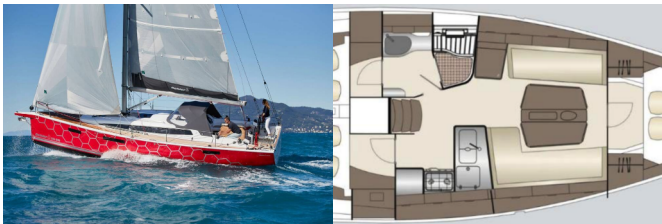

DEHLER 38 SQ

Ship Happens (2026)

Conviva Maris D.O.O. • Paraćeva 8 • 21000 Split • Croatia

Phone: +385 91 300 2377

E-mail: info@croatia-holidays-charter.com

Web: www.croatia-holidays-charter.com

Yacht Base	Marina Punat, Krk, Croatia
Yacht ID	7694
Yacht Brands	Dehler
Yacht Name	Ship Happens
Production Year	2026
Length	12.07 M
Cabins	3
Berths	6 + 1
WC	1

COMFORT: Bed linen

DECK: Anchor chain counter, Bathing platform, Bimini top, Cockpit table, Cockpit/stern, outside shower, Electric anchor windlass, Sprayhood

ENTERTAINMENT: Outdoor speakers, Radio

GALLEY: Gas cookers, Kitchen utensils (Galley equipment, cutlery), Oven, Refrigerator