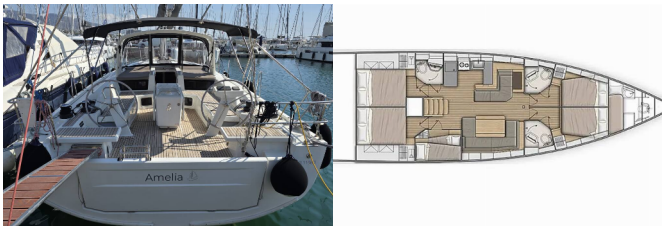

OCEANIS 51.1

Amelia (2018)

Conviva Maris D.O.O. • Paraćeva 8 • 21000 Split • Croatia

Phone: +385 91 300 2377

E-mail: info@croatia-holidays-charter.com

Web: www.croatia-holidays-charter.com

Yacht Base	Athens, Alimos Marina, Greece
Yacht ID	7690
Yacht Brands	Beneteau
Yacht Name	Amelia
Production Year	2018
Length	15.94 M
Cabins	5 + 1
Berths	10 + 1
Max Persons	12
WC	3 + 1

COMFORT: Bed linen, Blankets, Pillows, Towels

DECK: Anchor with chain, Bimini top, Boat hook, Bosun's chair (Safe seat) (boatswain's chair), Canister for water, Cockpit fridge, Cockpit table, Cockpit/stern, outside shower, Deck brush, Dinghy, Fenders, Fuel funnel, Gangway, Jerry cans for diesel, Mooring ropes, Outboard engine, Plastic bucket, Repair box for dinghy, Reserve motor oil, Spare anchor (Reserve, Auxiliary anchor), Sprayhood, Swimming ladder, Water hose, Winch handles