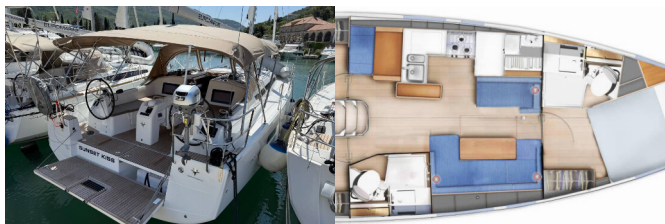

SUN ODYSSEY 410

Sunset Kiss (2025)

Conviva Maris D.O.O. • Paraćeva 8 • 21000 Split • Croatia

Phone: +385 91 300 2377

E-mail: info@croatia-holidays-charter.com

Web: www.croatia-holidays-charter.com

Yacht Base Dubrovnik, Komolac, ACI Marina Dubrovnik, Croatia

Yacht ID 7680

Yacht Brands Jeanneau

Yacht Name Sunset Kiss

Production Year 2025

Length 12.35 M

Cabins 3

Berths 6 + 2

WC 2

COMFORT: Cockpit cushions

DECK: Anchor with chain, Bathing platform, Bilge pump - Mechanic, Bimini top, Cockpit table, Cockpit/stern, outside shower, Dinghy, Electric anchor windlass, Gangway, Main anchor, Spare anchor (Reserve, Auxiliary anchor), Sprayhood, Swimming ladder, Teak cockpit

ENTERTAINMENT: Bluetooth player, mp3 player, Outdoor speakers

GALLEY: Hot water, Oven, Refrigerator, Stove

INTERIOR: Convertible table in salon, Electric toilet

NAVIGATION: Autopilot, Binoculars, Bow thruster, Compass, Depthsounder, GPS chart plotter - cockpit, Radar reflector, Wind instrument/Anemometer, Windex

SAFETY: Distress flare box, Emergency tiller, Fire extinguisher, First aid kit, Flashlight, Fog horn, Set of tools, Signal rockets and torches, VHF radio

YACHT ELECTRICS: Battery charger, Plug 220V, 12 V, Shore connection 220 V