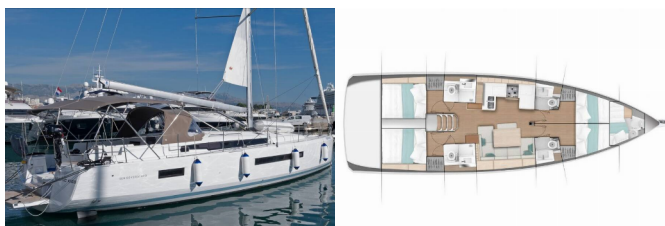

Web: [www.croatia-holidays-charter.com](http://www.croatia-holidays-charter.com)

<b>Yacht Base</b>	ACI Marina Split, Croatia
<b>Yacht ID</b>	7665
<b>Yacht Brands</b>	Jeanneau
<b>Yacht Name</b>	Mystic Kiss
<b>Production Year</b>	2024
<b>Length</b>	14.42 M
<b>Cabins</b>	4 + 1
<b>Berths</b>	8 + 1 + 1
<b>Max Persons</b>	11
<b>WC</b>	4 + 1

**DECK:** Bathing platform, Bilge pump - Mechanic, Bimini top, Cockpit table, Cockpit/stern, outside shower, Dinghy, Electric anchor windlass, Main anchor, Spare anchor (Reserve, Auxiliary anchor), Sprayhood, Sun awning (aft and forward), Swimming ladder