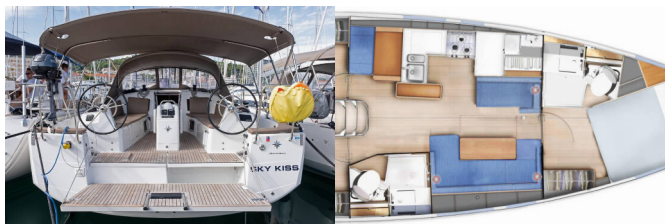

SUN ODYSSEY 410

Sky Kiss (2021)

Conviva Maris D.O.O. • Paraćeva 8 • 21000 Split • Croatia

Phone: +385 91 300 2377

E-mail: info@croatia-holidays-charter.com

Web: www.croatia-holidays-charter.com

Yacht Base ACI Marina Split, Croatia

Yacht ID 7663

Yacht Brands Jeanneau

Yacht Name Sky Kiss

Production Year 2021

Length 12.35 M

Cabins 3

Berths 6 + 2

WC 2

COMFORT: Cockpit cushions

DECK: Anchor with chain, Bathing platform, Bilge pump - Mechanic, Bimini top, Cockpit table, Cockpit/stern, outside shower, Dinghy, Electric anchor windlass, Gangway, Main anchor, Main Deck Compass, Spare anchor (Reserve, Auxiliary anchor), Sprayhood, Swimming ladder

ENTERTAINMENT: mp3 player, Outdoor speakers

GALLEY: Hot water, Refrigerator

INTERIOR: Convertible table in salon

NAVIGATION: Autopilot, Binoculars, Bow thruster, Depthsounder, GPS chart plotter - cockpit, Navigation (Nautical) charts and nautical guide, Radar reflector, Wind instrument/Anemometer

SAFETY: Black Water Tank, Distress flare box, Emergency tiller, Fire extinguisher, First aid kit, Flashlight, Fog horn, Set of tools, VHF radio

YACHT ELECTRICS: 220V socket, Air Conditioning, Battery charger, Plug 220V, 12 V, Shore connection 220 V