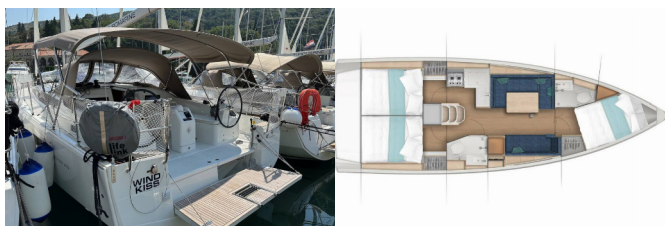

SUN ODYSSEY 410

Wind Kiss (2022)

Conviva Maris D.O.O. • Paraćeva 8 • 21000 Split • Croatia

Phone: +385 91 300 2377

E-mail: info@croatia-holidays-charter.com

Web: www.croatia-holidays-charter.com

Yacht Base Dubrovnik, Komolac, ACI Marina Dubrovnik, Croatia

Yacht ID 7662

Yacht Brands Jeanneau

Yacht Name Wind Kiss

Production Year 2022

Length 12.35 M

Cabins 3

Berths 6 + 2

Max Persons 8

WC 2

COMFORT: Cockpit cushions

DECK: Anchor with chain, Bathing platform, Bilge pump - Mechanic, Bimini top, Cockpit table, Cockpit/stern, outside shower, Dinghy, Electric anchor windlass, Gangway, Main anchor, Spare anchor (Reserve, Auxiliary anchor), Sprayhood, Swimming ladder

ENTERTAINMENT: Bluetooth player, mp3 player, Outdoor speakers

GALLEY: Hot water, Oven, Refrigerator, Stove

INTERIOR: Convertible table in salon, Electric fans

NAVIGATION: Autopilot, Binoculars, Bow thruster, Compass, Depthsounder, GPS chart plotter - cockpit, Radar reflector, Wind instrument/Anemometer, Windex

SAFETY: Distress flare box, Emergency tiller, Fire extinguisher, First aid kit, Flashlight, Fog horn, Set of tools, Signal rockets and torches, VHF radio

YACHT ELECTRICS: Battery charger, Plug 220V, 12 V, Shore connection 220 V