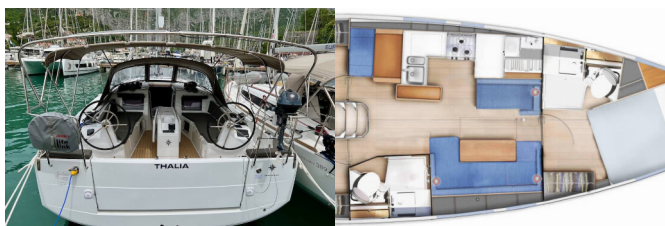

SUN ODYSSEY 410

Thalia (2022)

Conviva Maris D.O.O. • Paraćeva 8 • 21000 Split • Croatia

Phone: +385 91 300 2377

E-mail: info@croatia-holidays-charter.com

Web: www.croatia-holidays-charter.com

Yacht Base	ACI Marina Pula, Croatia
Yacht ID	7661
Yacht Brands	Jeanneau
Yacht Name	Thalia
Production Year	2022
Length	12.35 M
Cabins	3
Berths	6 + 2
Max Persons	8
WC	2

COMFORT: Cockpit cushions

DECK: Anchor with chain, Bathing platform, Bilge pump - Mechanic, Bimini top, Cockpit table, Cockpit/stern, outside shower, Dinghy, Electric anchor windlass, Gangway, Main anchor, Main Deck Compass, Spare anchor (Reserve, Auxiliary anchor), Sprayhood, Swimming ladder

ENTERTAINMENT: mp3 player, Outdoor speakers, TV

GALLEY: Hot water, Refrigerator

INTERIOR: Convertible table in salon, Electric toilet

NAVIGATION: Autopilot, Binoculars, Bow thruster, Depthsounder, GPS chart plotter - cockpit, Navigation (Nautical) charts and nautical guide, Radar reflector, Wind instrument/Anemometer

SAFETY: Black Water Tank, Distress flare box, Emergency tiller, Fire extinguisher, First aid kit, Flashlight, Fog horn, Set of tools, VHF radio

YACHT ELECTRICS: 220V socket, Air Conditioning, Battery charger, Heating, Inverter, Plug 220V, 12 V, Shore connection 220 V, Solar panels