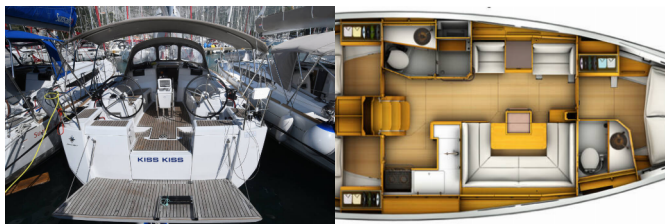

SUN ODYSSEY 419

Kiss Kiss (2018)

Conviva Maris D.O.O. • Paraćeva 8 • 21000 Split • Croatia

Phone: +385 91 300 2377

E-mail: info@croatia-holidays-charter.com

Web: www.croatia-holidays-charter.com

Yacht Base Dubrovnik, Komolac, ACI Marina Dubrovnik, Croatia

Yacht ID 7653

Yacht Brands Jeanneau

Yacht Name Kiss Kiss

Production Year 2018

Length 12.76 M

Cabins 3

Berths 6 + 2

WC 2

COMFORT: Bedlinen and towels, Cockpit cushions

DECK: Bathing platform, Bimini top, Cockpit table, Cockpit/stern, outside shower, Dinghy, Electric anchor windlass, Fenders, Main anchor, Mooring ropes, Spare anchor (Reserve, Auxiliary anchor), Sprayhood, Teak cockpit

ENTERTAINMENT: Fusion radio, Radio CD player

GALLEY: Gas bottles, Hot water, Kitchen utensils (Galley equipment, cutlery), Refrigerator

NAVIGATION: Autopilot, Bow thruster, Compass, Divider, nautic chart, Echosounder/Depthsounder, GPS chart plotter - cockpit, Hand bearing compass, Harbour guides, Log/speed instrument, Nautical charts, Wind instrument/Anemometer, Windex

SAFETY: Engine spare parts, Fire extinguisher, First aid kit, Horseshoe lifebuoy, Life belts (Safety harness), Life jackets, Set of tools, Signal rockets and torches, Torch, VHF radio, Wire (shroud) cutter

YACHT ELECTRICS: Battery charger, Shore connection 220 V