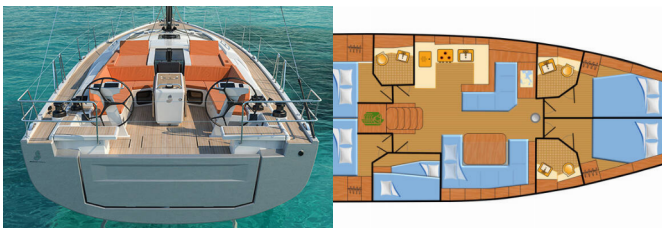

OCEANIS 51.1

Aquaris (2026)

Conviva Maris D.O.O. • Paraćeva 8 • 21000 Split • Croatia

Phone: +385 91 300 2377

E-mail: info@croatia-holidays-charter.com

Web: www.croatia-holidays-charter.com

Yacht Base	Palma De Mallorca, Marina Naviera Balear, Spain
Yacht ID	7646
Yacht Brands	Beneteau
Yacht Name	Aquaris
Production Year	2026
Length	15.94 M
Cabins	5 + 1
Berths	10 + 2 + 1
Max Persons	12
WC	3 + 1

ADDITIONAL: Flag

COMFORT: Cockpit cushions

DECK: Anchor light, Bimini top, Boat hook, Bosun's chair (Safe seat) (boatswain's chair), Bow pulpit, Cockpit table, Cockpit/stern, outside shower, Deck brush, Dinghy, Electric anchor windlass, Fenders, Gangway, Hydraulic lifting swimming platform, Jerry cans for diesel, Main anchor, Mooring ropes, Pulpit seat, Spare anchor (Reserve, Auxiliary anchor), Sprayhood, Swimming ladder, Teak cockpit

SAILS: Electric winch, Halyard winches, Main sheet winches

YACHT ELECTRICS: 12V Socket, 220V socket, Adapter, Air Conditioning, Battery charger, Bilge pump - Electric, Generator, Inverter, Shore connection 220 V, Solar panels, USB sockets