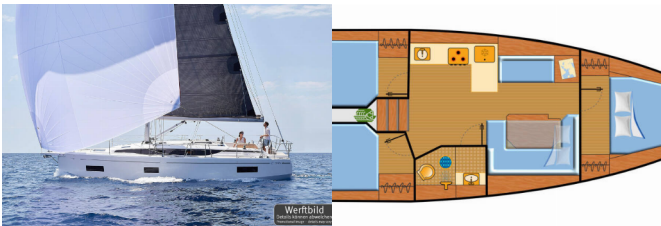

<b>Yacht Base</b>	Marina Punat, Krk, Croatia
<b>Yacht ID</b>	7565
<b>Yacht Brands</b>	Bavaria
<b>Yacht Name</b>	Ohana
<b>Production Year</b>	2024
<b>Length</b>	11.31 M
<b>Cabins</b>	3
<b>Berths</b>	6 + 2
<b>Max Persons</b>	8
<b>WC</b>	1

**ADDITIONAL:** Flag

**COMFORT:** Cockpit cushions

**DECK:** Anchor light, Anchor with chain, Bathing platform, Bimini top, Boat hook, Bosun's chair (Safe seat) (boatswain's chair), Cockpit table, Cockpit/stern, outside shower, Deck brush, Dinghy, Electric anchor windlass, Fenders, Impeller, Jerry cans for diesel, Mooring ropes, Plastic bucket, Sailor's knife, Spare anchor (Reserve, Auxiliary anchor), Spotlight / Headlights, Sprayhood, Swimming ladder, Teak cockpit