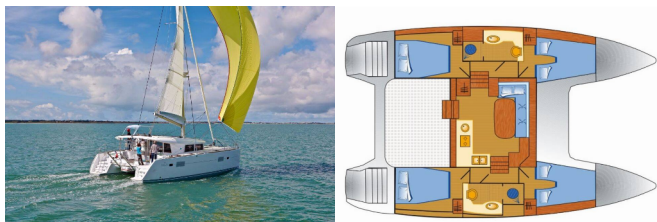

LAGOON 400

Caribbean (2012)

Conviva Maris D.O.O. • Paraćeva 8 • 21000 Split • Croatia

Phone: +385 91 300 2377

E-mail: info@croatia-holidays-charter.com

Web: www.croatia-holidays-charter.com

Yacht Base	Pula, ACI Marina Pomer, Croatia
Yacht ID	7555
Yacht Brands	Lagoon
Yacht Name	Caribbean
Production Year	2012
Length	11.97 M
Cabins	4 + 2
Berths	8 + 2 + 2
WC	2

COMFORT: Bed linen, Cockpit cushions

DECK: Anchor line, Anchor swivel, Bathing platform, Black ball, Black conus, Boat hook, Bosun's chair (Safe seat) (boatswain's chair), Canister for water, Cockpit table, Cockpit/stern, outside shower, Davit, Dinghy, Dinghy (byboat) pump, Electric anchor windlass, Fenders, Gangway, Hawser, Impeller, V-belt, oilfilter, Jerry cans for diesel, Main anchor, Mooring ropes, Plastic bucket, Repair box for dinghy, Round/globular fender, Spare anchor (Reserve, Auxiliary anchor), Spotlight / Headlights, Sprayhood, Spring line, Water hose