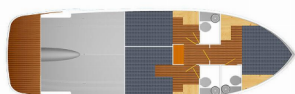

FUTURA 40 GRAND HORIZON

Nanda (2020)

Conviva Maris D.O.O. • Paraćeva 8 • 21000 Split • Croatia

Phone: +385 91 300 2377

E-mail: info@croatia-holidays-charter.com

Web: www.croatia-holidays-charter.com

Yacht Base	Marina Punat, Krk, Croatia
Yacht ID	7488
Yacht Brands	Cobra Yachts
Yacht Name	Nanda
Production Year	2020
Length	11.40 M
Cabins	3
Berths	6
WC	3