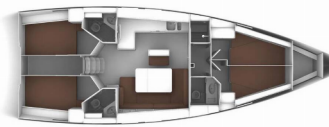

BAVARIA CRUISER 46

Taurus (2021)

Conviva Maris D.O.O. • Paraćeva 8 • 21000 Split • Croatia

Phone: +385 91 300 2377

E-mail: info@croatia-holidays-charter.com

Web: www.croatia-holidays-charter.com

Yacht Base	Marina Kornati, Biograd, Croatia
Yacht ID	7474
Yacht Brands	Bavaria
Yacht Name	Taurus
Production Year	2021
Length	14.27 M
Cabins	4
Berths	8 + 1
Max Persons	9
WC	3

COMFORT: Cockpit cushions

DECK: Anchor line, Anchor swivel, Bimini top, Black ball, Black conus, Boat hook, Bosun's chair (Safe seat) (boatswain's chair), Canister for water, Cockpit table, Cockpit/stern, outside shower, Dinghy, Dinghy (byboat) pump, Electric anchor windlass, Fenders, Gangway, Hawser, Impeller, V-belt, oilfilter, Jerry cans for diesel, Main anchor, Mooring ropes, Plastic bucket, Repair box for dinghy, Round/globular fender, Spare anchor (Reserve, Auxiliary anchor), Spotlight / Headlights, Sprayhood, Spring line, Teak cockpit, Water hose