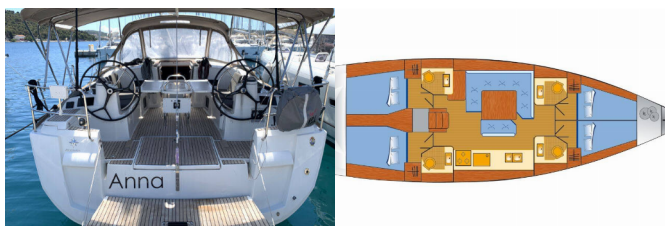

SUN ODYSSEY 479

Anna (2018)

Conviva Maris D.O.O. • Paraćeva 8 • 21000 Split • Croatia

Phone: +385 91 300 2377

E-mail: info@croatia-holidays-charter.com

Web: www.croatia-holidays-charter.com

Yacht Base	Marina Frapa, Rogoznica, Croatia
Yacht ID	744
Yacht Brands	Jeanneau
Yacht Name	Anna
Production Year	2018
Length	14.43 M
Cabins	4
Berths	8 + 2
Max Persons	10
WC	4

COMFORT: Blankets, Cockpit cushions, Pillows

DECK: Bathing platform, Bilge pump - Mechanic, Bimini top, Boat hook, Cockpit table, Cockpit/stern, outside shower, Dinghy, Electric anchor windlass, Fenders, Gangway, Main anchor, Mooring ropes, Round/globular fender, Spare anchor (Reserve, Auxiliary anchor), Sprayhood, Swimming ladder, Teak cockpit, Water hose, Winch handles